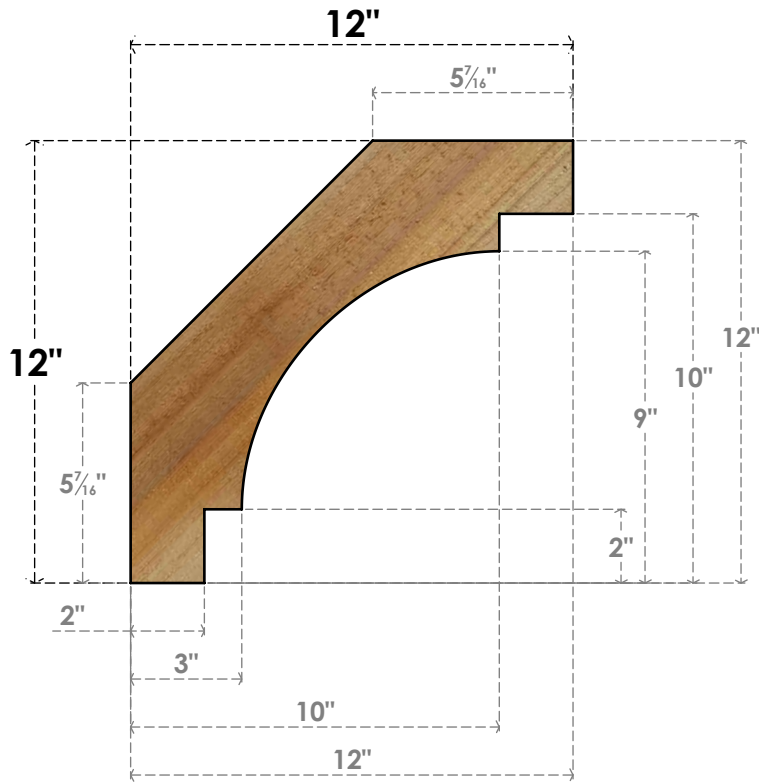

BRC04X12X12MRC00RWR

4"W X 12"D X 12"H MERCED ROUGH SAWN BRACE, WESTERN RED CEDAR

SIDE

FRONT

EKENA MILLWORK
 2300 WEST MAIN ST.
 CLARKSVILLE, TX 75426
 TOLL FREE: 866-607-0453
 WWW.EKENAMILLWORK.COM

NOTES

1. INSTALLATION TO BE COMPLETED IN ACCORDANCE WITH MANUFACTURER'S SPECIFICATIONS.
2. DRAWING MAY NOT BE TO SCALE
3. THIS DRAWING IS INTENDED FOR DESIGN AND PLANNING PURPOSES ONLY.
4. ALL INFORMATION CONTAINED HEREIN WAS CURRENT AT THE TIME OF DEVELOPMENT BUT MUST BE REVIEWED AND APPROVED BY THE PRODUCT MANUFACTURER TO BE CONSIDERED ACCURATE.
5. PRODUCTS ARE NOT KILN DRIED. THIS ITEM IS UNIQUE AND WILL CONTAIN THE NATURAL VARIATIONS THAT THE WOOD SPECIES OFFERS. THIS MAY RESULT IN VARIATIONS UP TO 1/4"