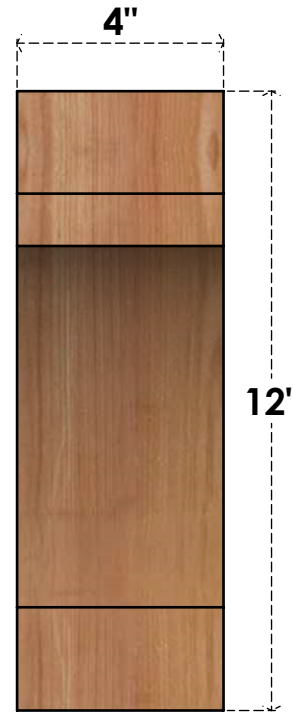

BRC04X12X12MRC00RWR

4"W X 12"D X 12"H MERCED ROUGH SAWN BRACE, WESTERN RED CEDAR

SIDE

FRONT

EKENA MILLWORK
 2300 WEST MAIN ST.
 CLARKSVILLE, TX 75426
 TOLL FREE: 866-607-0453
 WWW.EKENAMILLWORK.COM

NOTES

1. INSTALLATION TO BE COMPLETED IN ACCORDANCE WITH MANUFACTURER'S SPECIFICATIONS.
2. DRAWING MAY NOT BE TO SCALE
3. THIS DRAWING IS INTENDED FOR DESIGN AND PLANNING PURPOSES ONLY.
4. ALL INFORMATION CONTAINED HEREIN WAS CURRENT AT THE TIME OF DEVELOPMENT BUT MUST BE REVIEWED AND APPROVED BY THE PRODUCT MANUFACTURER TO BE CONSIDERED ACCURATE.
5. PRODUCTS ARE NOT KILN DRIED. THIS ITEM IS UNIQUE AND WILL CONTAIN THE NATURAL VARIATIONS THAT THE WOOD SPECIES OFFERS. THIS MAY RESULT IN VARIATIONS UP TO 1/4"